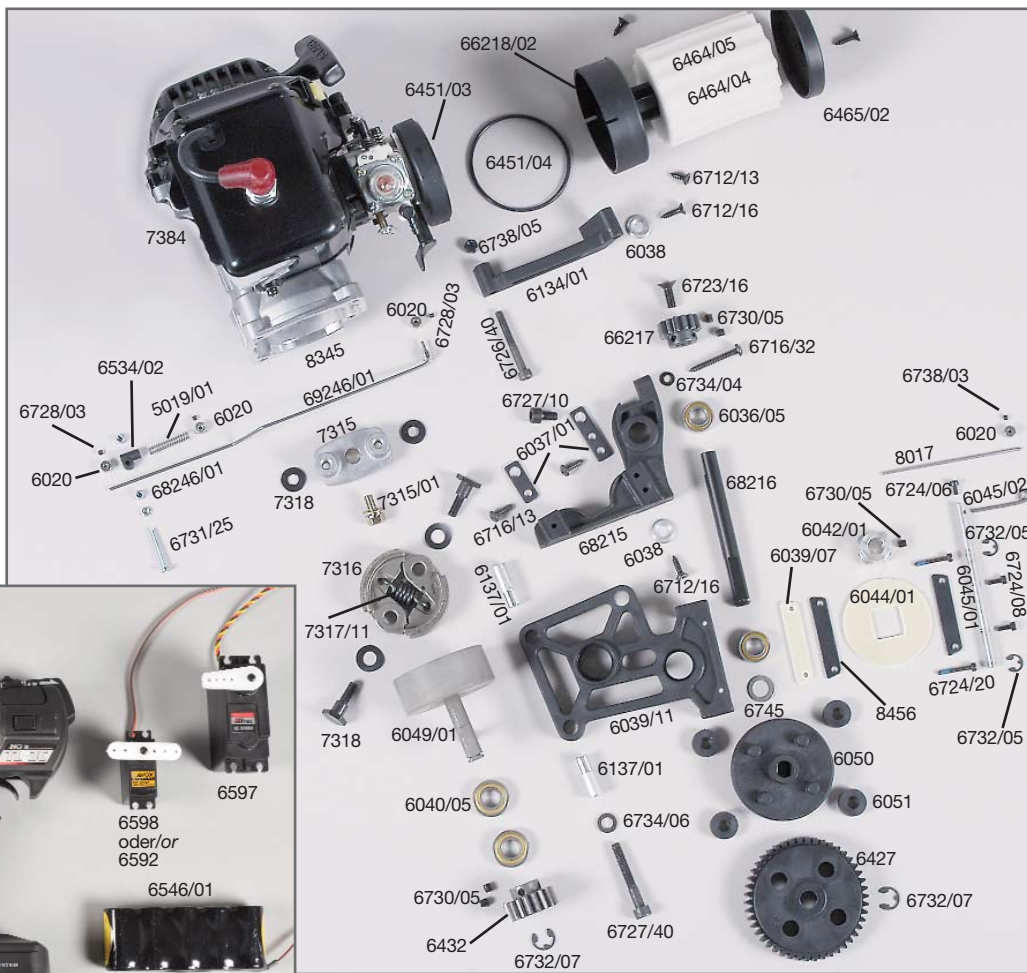

Original FG Ersatz- und Tuningteile Original FG Ersatz- und Tuningteile Ori

Spare parts list for 67041R - 67051R

Item N°. Description

03024	Plastic disks, 4pcs.
04493/03	O-rings f. servo saver Ø6x3, 4pcs.
05019/01	Pressure spring 0,4x5x30mm, 2pcs.
06012	Body bolts, 4pcs.
06013	Body clips, 10pcs.
6020	Collets 2,1 mm, 5pcs.
06022/01	Flexible aerial and mount, 1pce.
06029/08	Ball-and-socket joint for M8, 4pcs.
06030/05	Steel balls w. covering disc Ø4/10x15,5, 4pcs.
06031	Roll cage, 1pce.
06036/05	FG ball bearing 10x19x7 w. grease filling, 2pcs.
06037/01	Steel fixing plates, 2pcs.
06038	Engine mount washers, 4pcs.
06039/07	GRP brake plate, 1pce.
06039/11	Gear plate 09, 1pce.
06040/05	FG ball bearing 10x22x6 w. grease filling, 2pcs.
06042/01	Alum. brake square, 1pce.
06044/01	Brake disk epoxy 97, new, 1pce.
06045/01	Brake shaft 97 new/brake lever, each 1pce.
06045/02	Brake lever, 2pcs.
06048	Steel gearwheel 48 teeth big, 1pce.
06049/01	Clutch bell, 1pce.
06050	Plastic gear carrier 60 mm, 1pce.
06051	Dampening rubber, 4pcs.
06063/05	FG ball bearing 12x28x8w. grease filling, 2pcs.
06064	Differential housing, 1pce.
06065/01	Plastic diff. cover, 1pce.
06066/02	Diff. gearwheel A reinforced, 2pcs.
06067/02	Diff. gearwheel B reinforced, 2pcs.
06068	Bevel differential gear axle, 1pce.
06069/01	Diff. driving axle, pluggable, 1pce.
06075	Rear upper wishbone pin, 2pcs.
06077	Rear upright raised l./r., 2pcs.
06077/05	Steel ball 10x13 for rear upright, 2pcs.
06077/08	Distance bush for rear upright, 2pcs.
06078/05	FG ball bearings 8x22x7 w. grease filling, 2pcs.
06079	Rear driving axle, 1pce.
06081/01	Ball 5/10x15 M5, 4pcs.
06104/01	Front driving axle 57mm, 1pce.
06107/07	Alum.square wheel driver 12mm/M6, 2pcs.
06113	Wheel nuts M6, self-locking, 10pcs.
06134/01	Engine mount small/ G230/260, 1:6, 1pce.
06137/01	Bolt f. gear unit 24,5/26,5mm, 3pcs.
06204/01	Mount for pull starter, 1pce.
06268	Battery holder, 1pce.
06349	Pendulum, 1pce.
06350	Fuel tube, 1pce.
06427	Plastic gearwheel 46 teeth, 1pce.
06432	Steel gearwheel 18 teeth, 1pce.
06451/03	Air filt. adapt. f. Zen. G230/260, CY, 1pce.
06451/04	O-rings f. air filter adapt. 19x1,5/ 57x2,5, 2pcs.
06464/04	Foam filter, 2pcs.
06464/05	Foam filter oiled, 2pcs.
06465/02	Filter cover, red, 1pce.
06481/04	O-ring 20x1,5mm, 4pcs.
06534/02	Throttle pivot post 2,1 mm, set
06535	Servo arm Futaba/Savox, 2pcs.
06540	Receiver box, 1pce.
06546/01	FG receiver battery NiMH 6V/2000mAh, 1pce.
06546/04	Single storage battery NiMH 1,2V/800mAh, 4pcs.
06548	Charger 220V/Fut., Hitec, 1pce.
06565/29	Cable clamps black, 4,8x290mm, 25pcs.
06592	Hitec servo HS-645MG, 1pce.
06597	Hitec steering servo 805-MG, 1pce.
06598	Savox servo SC-0251MG, 1pce.
06712/13	Counters.sh.met.screw 4.2x13mm, 20pcs.