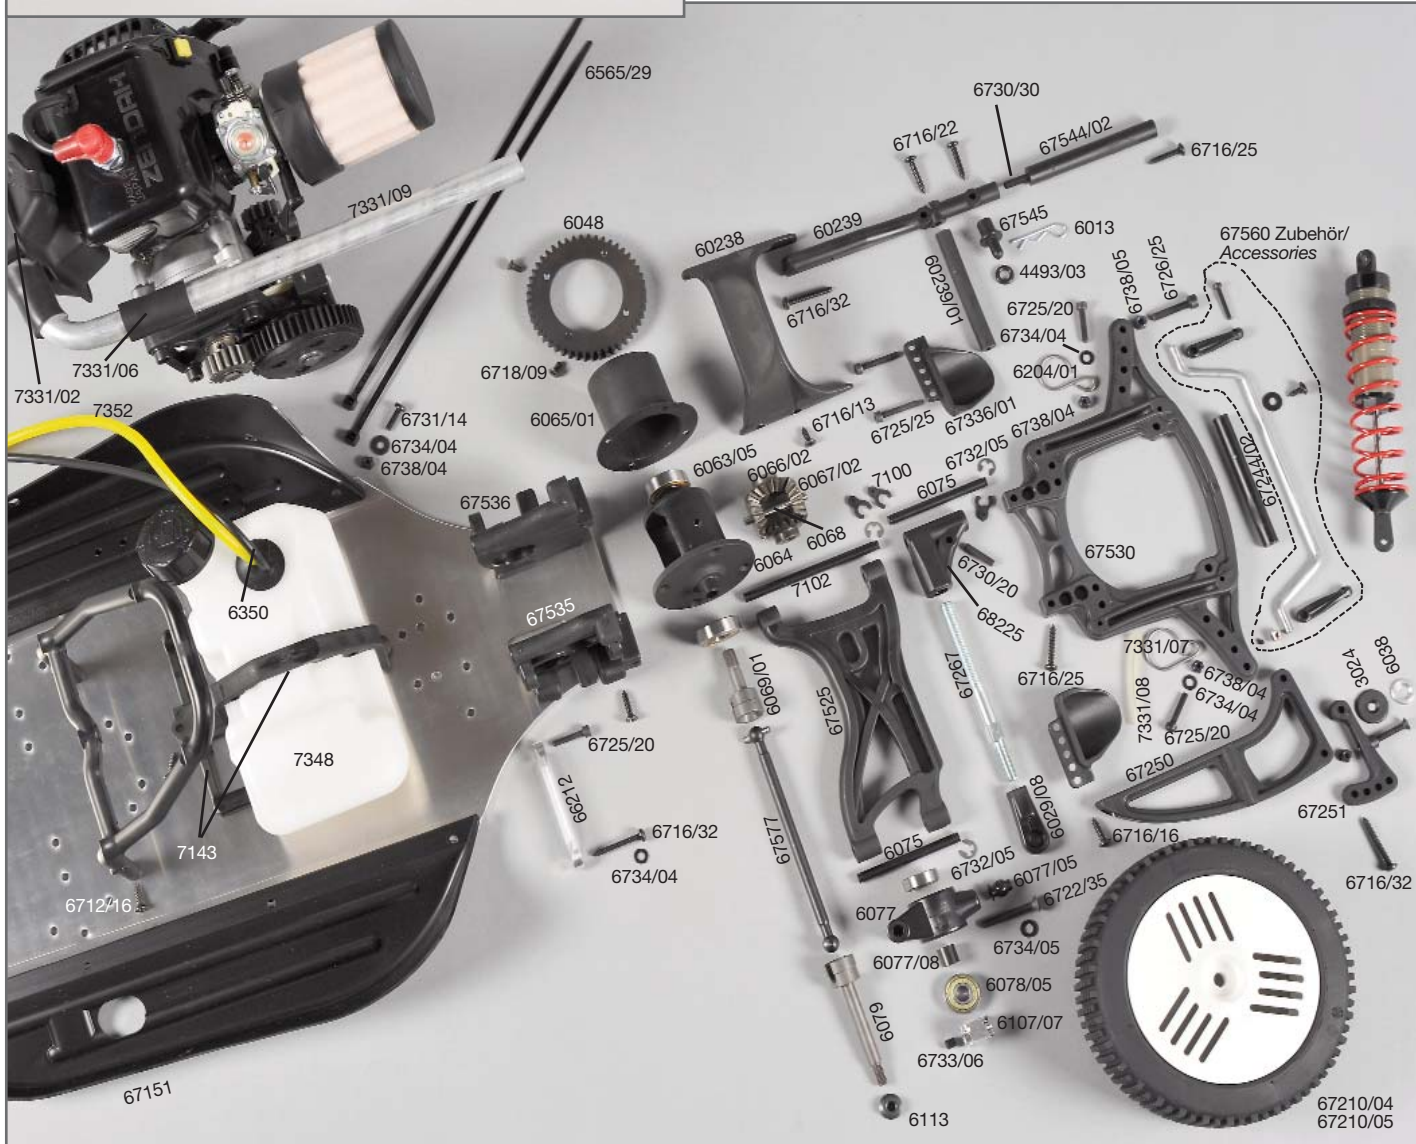

Original FG Ersatz- und Tuningteile Original FG Ersatz- und Tuningteile Ori

Spare parts list for 67041R - 67051R

Item N°. Description

03024	Plastic disks, 4pcs.
04493/03	O-rings f. servo saver Ø6x3, 4pcs.
05019/01	Pressure spring 0,4x5x30mm, 2pcs.
06012	Body bolts, 4pcs.
06013	Body clips, 10pcs.
6020	Collets 2,1 mm, 5pcs.
06022/01	Flexible aerial and mount, 1pce.
06029/08	Ball-and-socket joint for M8, 4pcs.
06030/05	Steel balls w. covering disc Ø4/10x15,5, 4pcs.
06031	Roll cage, 1pce.
06036/05	FG ball bearing 10x19x7 w. grease filling, 2pcs.
06037/01	Steel fixing plates, 2pcs.
06038	Engine mount washers, 4pcs.
06039/07	GRP brake plate, 1pce.
06039/11	Gear plate 09, 1pce.
06040/05	FG ball bearing 10x22x6 w. grease filling, 2pcs.
06042/01	Alum. brake square, 1pce.
06044/01	Brake disk epoxy 97, new, 1pce.
06045/01	Brake shaft 97 new/brake lever, each 1pce.
06045/02	Brake lever, 2pcs.
06048	Steel gearwheel 48 teeth big, 1pce.
06049/01	Clutch bell, 1pce.
06050	Plastic gear carrier 60 mm, 1pce.
06051	Dampening rubber, 4pcs.
06063/05	FG ball bearing 12x28x8w. grease filling, 2pcs.
06064	Differential housing, 1pce.
06065/01	Plastic diff. cover, 1pce.
06066/02	Diff. gearwheel A reinforced, 2pcs.
06067/02	Diff. gearwheel B reinforced, 2pcs.
06068	Bevel differential gear axle, 1pce.
06069/01	Diff. driving axle, pluggable, 1pce.
06075	Rear upper wishbone pin, 2pcs.
06077	Rear upright raised l./r., 2pcs.
06077/05	Steel ball 10x13 for rear upright, 2pcs.
06077/08	Distance bush for rear upright, 2pcs.
06078/05	FG ball bearings 8x22x7 w. grease filling, 2pcs.
06079	Rear driving axle, 1pce.
06081/01	Ball 5/10x15 M5, 4pcs.
06104/01	Front driving axle 57mm, 1pce.
06107/07	Alum.square wheel driver 12mm/M6, 2pcs.
06113	Wheel nuts M6, self-locking, 10pcs.
06134/01	Engine mount small/ G230/260, 1:6, 1pce.
06137/01	Bolt f. gear unit 24,5/26,5mm, 3pcs.
06204/01	Mount for pull starter, 1pce.
06268	Battery holder, 1pce.
06349	Pendulum, 1pce.
06350	Fuel tube, 1pce.
06427	Plastic gearwheel 46 teeth, 1pce.
06432	Steel gearwheel 18 teeth, 1pce.
06451/03	Air filt. adapt. f. Zen. G230/260, CY, 1pce.
06451/04	O-rings f. air filter adapt. 19x1,5/ 57x2,5, 2pcs.
06464/04	Foam filter, 2pcs.
06464/05	Foam filter oiled, 2pcs.
06465/02	Filter cover, red, 1pce.
06481/04	O-ring 20x1,5mm, 4pcs.
06534/02	Throttle pivot post 2,1 mm, set
06535	Servo arm Futaba/Savox, 2pcs.
06540	Receiver box, 1pce.
06546/01	FG receiver battery NiMH 6V/2000mAh, 1pce.
06546/04	Single storage battery NiMH 1,2V/800mAh, 4pcs.
06548	Charger 220V/Fut., Hitec, 1pce.
06565/29	Cable clamps black, 4,8x290mm, 25pcs.
06592	Hitec servo HS-645MG, 1pce.
06597	Hitec steering servo 805-MG, 1pce.
06598	Savox servo SC-0251MG, 1pce.
06712/13	Counters.sh.met.screw 4.2x13mm, 20pcs.